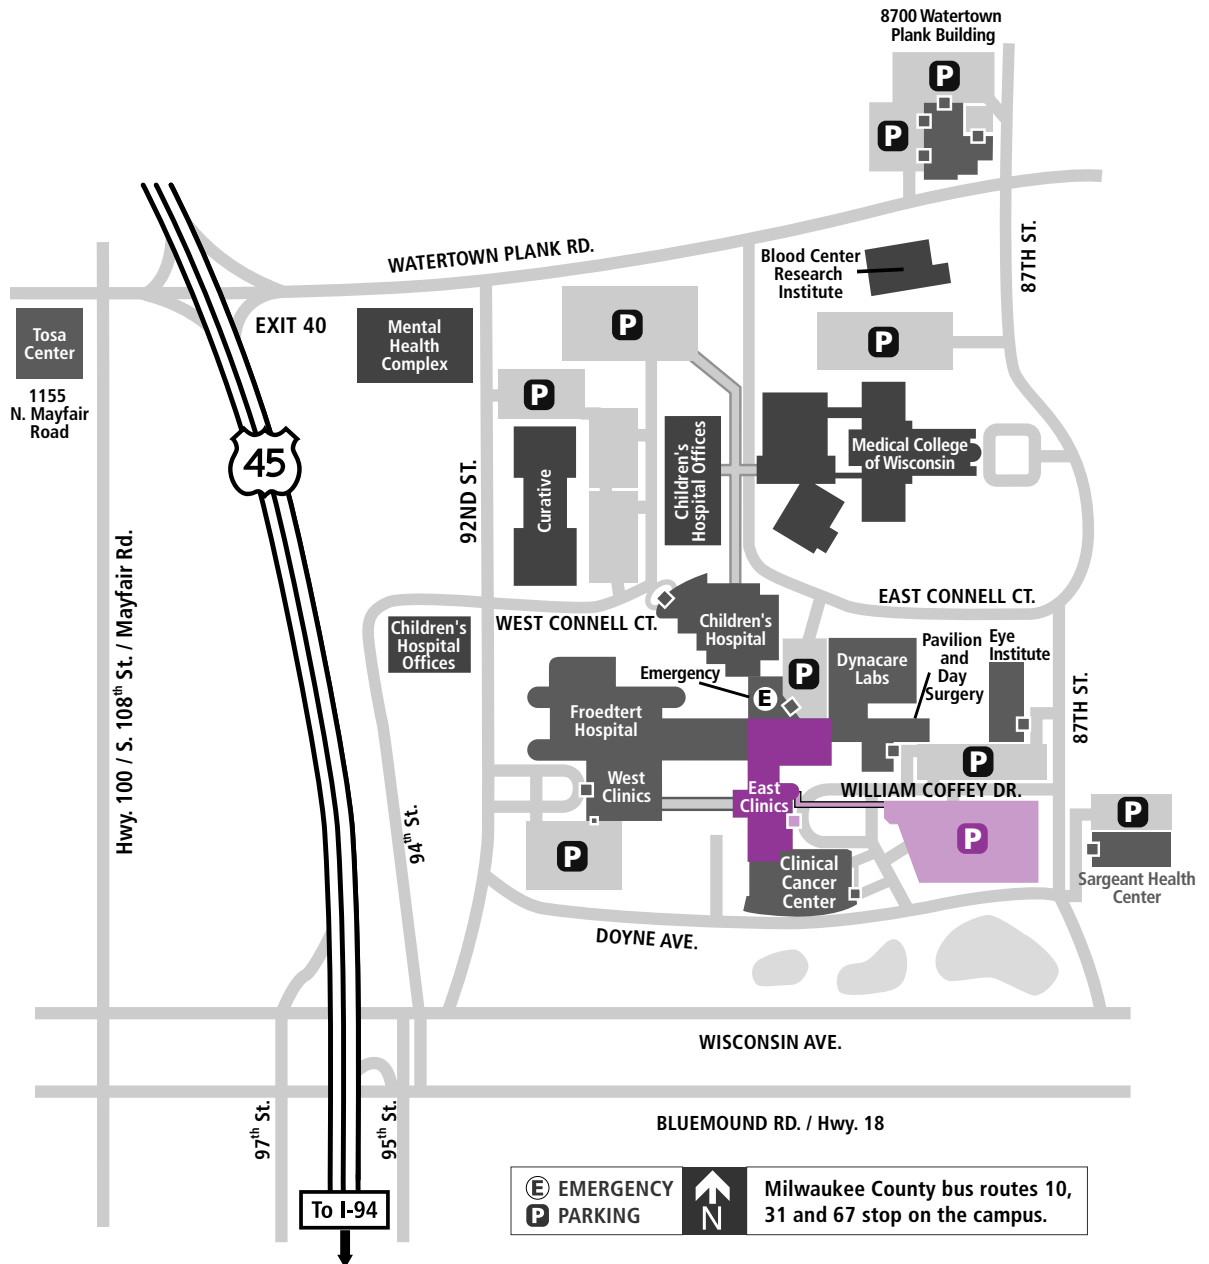

Directions to East Clinics Building

Please park in the East Clinics Parking Structure.

From Wisconsin Avenue:

Turn north on 87th Street and then west (left) on Doyne Avenue. Take first right onto William Coffey Drive and follow signs directing you to the East Clinics Structure.

From Watertown Plank Road:

Turn south on 87th Street. You'll come to a stop sign at Connell Avenue, turn left and continue south on 87th Street. Turn right on Doyne Avenue. Take first right onto William Coffey Drive and follow signs directing you to the East Clinics Structure.

Once Parked:

The skywalk will take you to the 2nd floor of the East Clinics.

Please Note: All of our parking structures and surface lots have accessible parking closest to building entrances. Entrances from our parking structures are all equipped with power doors. The East Structure has 63 total accessible parking spaces. For more detailed information visit froedtert.com (*Locations & Directions, Transportation and Parking Services*).